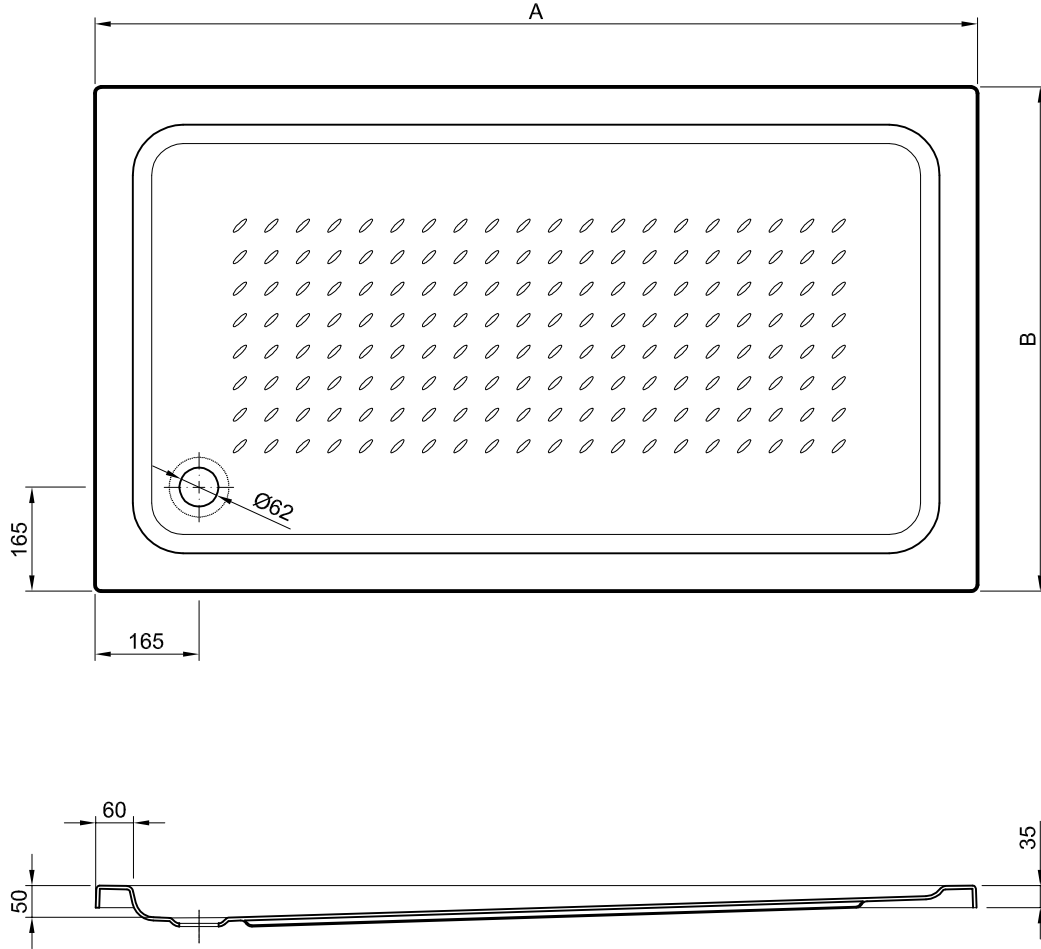

MODEL FEATURES:

MATERIAL: Crosslinked cast acrylic sheet with 3.2 mm acc/standard EN263 (NF)

SPECIFICATIONS:

- Fully-recessed
- Uses Ø 65 mm shower waste (not included)
- Antislip

EUROPEAN STANDARDS: EN 14527 - CL1 + CL2

AVAILABLE COLORS : White

WEIGHT: See table

PART:

- DESCRIPTION: Rectangular shower tray
- SERIES: JULIA
- VERSION: Rectangular with 50 mm deep shower tray and 35 mm upstands
- REF: See table

Technical Sheet

Dim.	Ref.	A	B	Weight (Kg)
900x750	B9075C5A	900	750	11
1000x800	B10080C5A	1000	800	11
1200x800	B12080C5A	1200	800	13
1400x800	B14080C5A	1400	800	15
1600x800	B16080C5A	1600	800	19

Dimensions in mm

RELATED PRODUCTS:

Designations	Ref.
Ø 65 mm shower waste	23268

The products presented follow technical specifications by Sanitana S.A. Dimensions provided are indicative only. For custom installation, should only be considered the dimensions measured directly on the part to be installed. We reserve the right to make technical changes to improve the functionality of our products without prior notice.