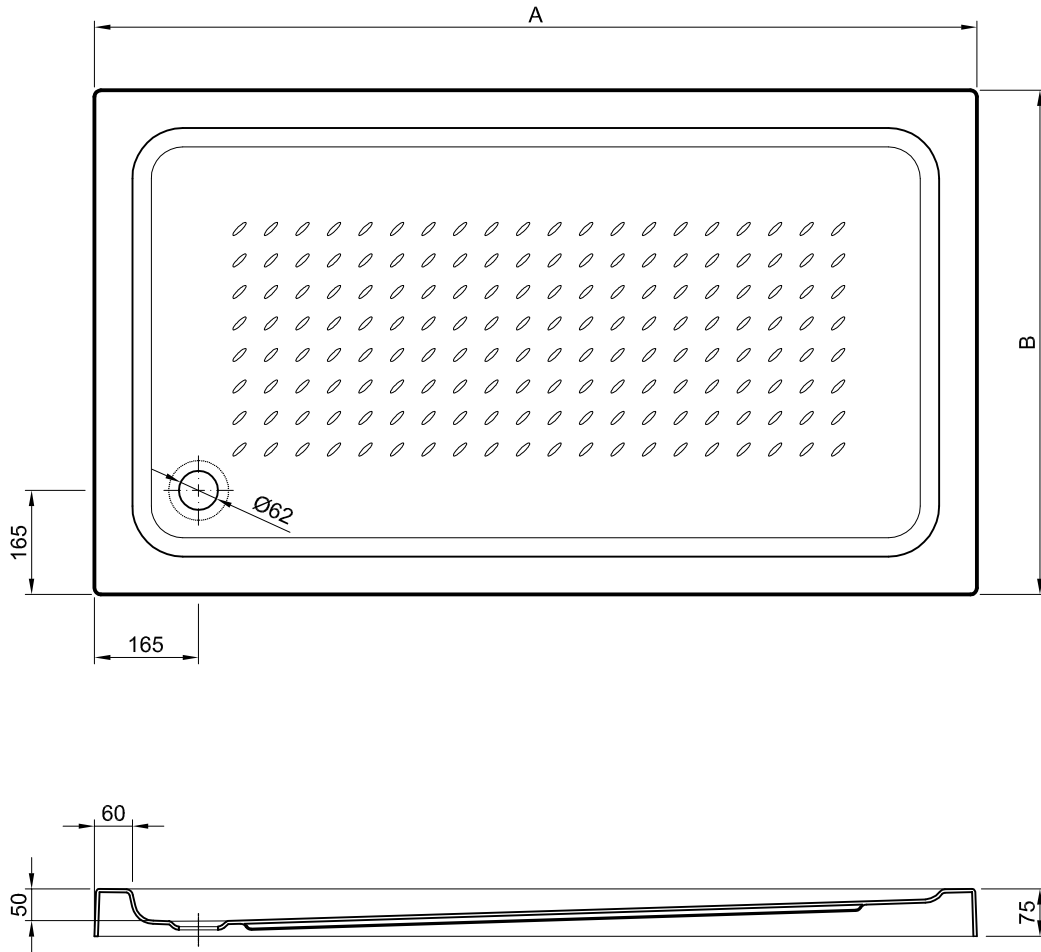

MODEL FEATURES:

MATERIAL: Crosslinked cast acrylic sheet with 3.2 mm acc/standard EN263 (NF)

SPECIFICATIONS:

- Uses Ø 65 mm shower waste (not included)
- With anti-slip

EUROPEAN STANDARDS: EN 14527 - CL1 + CL2

AVAILABLE COLORS: White

WEIGHT: See table

PART:

- DESCRIPTION: Rectangular shower tray
- SERIES: JULIA
- VERSION: Rectangular with 50 mm deep shower tray and 75 mm integral upstands
- REF: See table

Technical Sheet

Dim.	Ref.	A	B	Weight (Kg)
900x750	B9075C5D	900	750	10
1000x800	B10080C5D	1000	800	11
1200x800	B12080C5D	1200	800	14
1400x800	B14080C5D	1400	800	17
1600x800	B16080C5D	1600	800	19

Dimensions in mm

RELATED PRODUCTS:

Designations	Ref.
Ø 65 mm shower waste	23268

The products presented follow technical specifications by Sanitana S.A. Dimensions provided are indicative only. For custom installation, should only be considered the dimensions measured directly on the part to be installed. We reserve the right to make technical changes to improve the functionality of our products without prior notice.