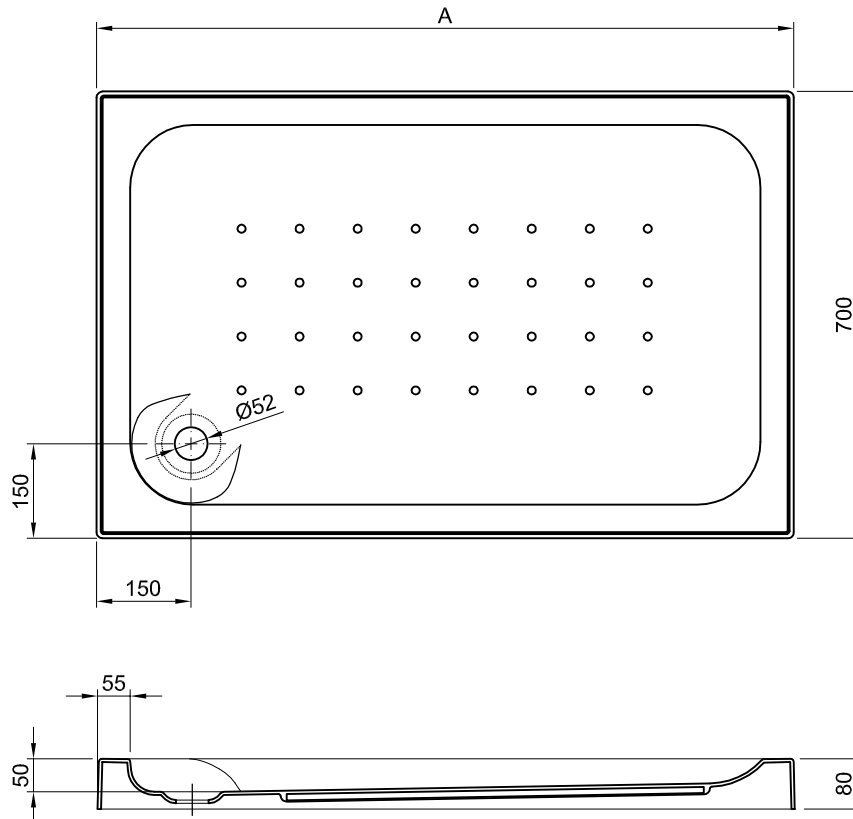

CORES DISPONÍVEIS: Branco

PESO: Consultar tabela

PEÇA:

- DESCRIÇÃO: Base de chuveiro acrílica rectangular
- SERIE: ESFERA
- VERSÃO: Rectangular com cuba de 50 mm e aba integral de 80 mm
- REF: Consultar tabela

MODEL FEATURES:

MATERIAL: Crosslinked cast acrylic sheet with 3.2 mm acc/standard EN263 (NF)

SPECIFICATIONS:

- Free standing
- Uses Ø 55 mm shower waste (not included)
- Antislip

EUROPEAN STANDARDS: EN 14527 - CL1 + CL2

AVAILABLE COLORS : White

WEIGHT: See table

PART:

- DESCRIPTION: Rectangular shower tray
- SERIES: ESFERA
- VERSION: Rectangular with 50 mm deep shower tray and 80 mm integral upstands
- REF: See table

Technical Sheet

Designations	Ref.
Shower waste Ø 55 mm	23266

The products presented follow technical specifications by Sanitana S.A. Dimensions provided are indicative only. For custom installation, should only be considered the dimensions measured directly on the part to be installed. We reserve the right to make technical changes to improve the functionality of our products without prior notice.