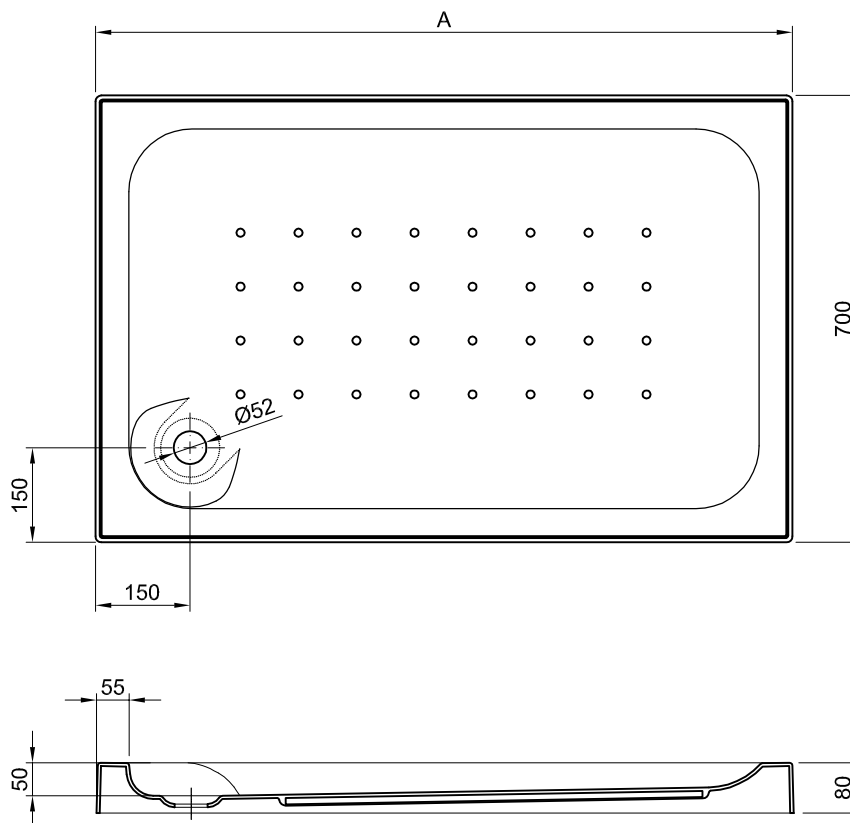

CARACTERÍSTICAS DO MODELO:

MATERIAL: Chapa Acrílica de 3.2 mm s/norma EN263 (NF)

ESPECIFICAÇÕES:

- Aplicação de pousar
- Utiliza válvula de Ø 55 mm (não incluída)
- Antiderrapante

NORMAS: EN 14527 - CL1 + CL2

CORES DISPONÍVEIS: Branco

PESO: Consultar tabela

PEÇA:

- DESCRIÇÃO: Base de chuveiro acrílica rectangular
- SERIE: ESFERA
- VERSÃO: Rectangular com cuba de 50 mm e aba integral de 80 mm
- REF: Consultar tabela

Ficha Técnica

Dim.	Ref.	A	Peso (Kg)
1000x700	B10070EFC5D	1000	10
1100x700	B11070EFC5D	1100	12
1200x700	B12070EFC5D	1200	13
1300x700	B13070EFC5D	1300	15
1400x700	B14070EFC5D	1400	16.5
1500x700	B15070EFC5D	1500	17
1600x700	B16070EFC5D	1600	17.5
1700x700	B17070EFC5D	1700	18

Dimensões em mm

PRODUTOS ASSOCIADOS:

Designação	Ref.
Estrado Esfera 1000x700x12 (Cor Wengué)	EMEFR107078C
Estrado Esfera 1200x700x12 (Cor Wengué)	EMEFR127078C
Estrado Esfera 1400x700x12 (Cor Wengué)	EMEFR147078C
Estrado Esfera 1600x700x12 (Cor Wengué)	EMEFR167078C

Designação	Ref.
Válvula de descarga Ø 55 mm	23266

Os produtos apresentados seguem especificações técnicas internas da Sanitana S.A. As dimensões são meramente indicativas. Para instalação à medida apenas devem ser consideradas as dimensões retiradas da peça a ser aplicada. Reservamos o direito de fazer alterações técnicas que permitam melhorar a funcionalidade dos nossos produtos sem aviso prévio.