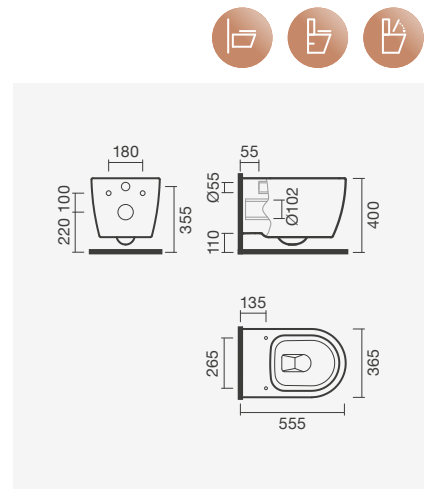

SANITAS SUSPENSAS

Sanita suspensa rimless 56 S/H

365 x 555 x 400 mm

- > saída horizontal
- > sanita sem aro - higiênica e mais fácil de limpar
- > na embalagem: sanita e kit de pré-instalação

Referência	Peso	Peças por palete	€
S102 0248 1700 000	27	20	205,00

+ Tampo para sanita

Termodur - queda amortecida (tecnologia take-off)

S800 0656 1800 000	2	-	83,00

Termodur - queda amortecida - slim (tecnologia take-off)

S800 0656 2600 000	2	-	61,00

Termodur (tecnologia take-off)

S800 0656 2300 000	2	-	61,00