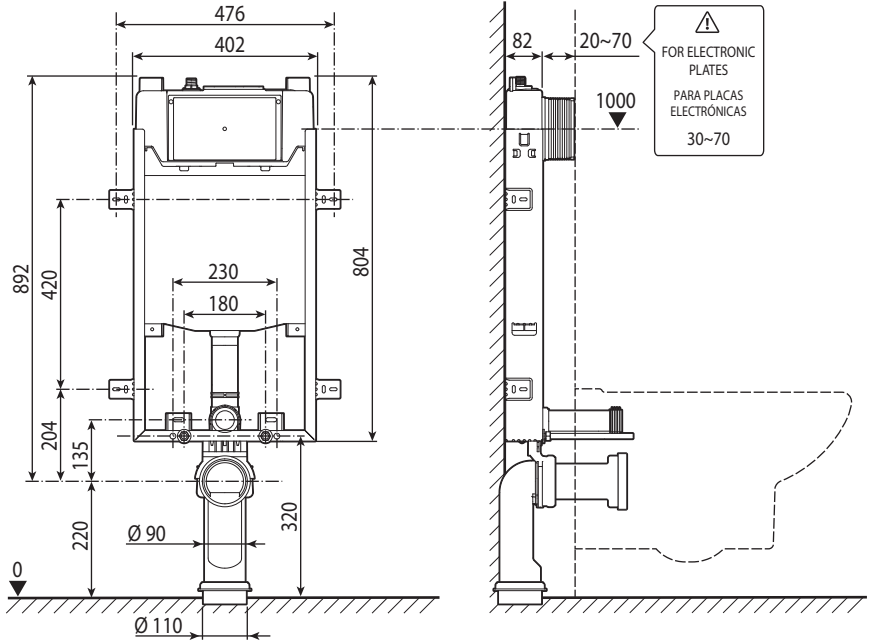

Sanitana

SI0200458500000

 $\varnothing 90$ x1	 $\varnothing 110$ x1	 x1	 x1
 x6	 x6	 x6	 x1
 x1	 x1	 x1	 x1
 x1	 x1	 x1	 x2
 x2	 x2	 x4	 x2
 x2	 x2	 x2	 x2

1

2

2

3

4

3

4

Vol.	A	B
6/3 l	5	1
4.5/3 l	3	10
4/2 l	4	12

Warranty:
Frame and tank 10 years.
Components 3 years.

Garantia:
Estrutura e tanque 10 anos.
Componentes 3 anos.

As informações e medidas são a título orientativo e susceptíveis de modificações sem aviso prévio. Este documento anula os anteriores.
All information and dimensions should be considered merely approximate and are subject to modification without notice. This document cancels the former ones.
Toutes les dimensions et informations sont à titre indicatif et susceptibles de modifications sans préavis. Ce document annule les précédents.