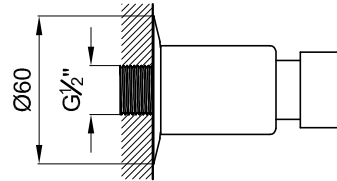

Sanitana

FEATURES OF THE MODEL:

- MATERIAL: BRASS (FINISHING CHROME)
- FEATURES: SELF-CLOSING TECHNOLOGY (PUSH-BUTTON OPENING)
 - TIME FLOW: 6S (MARGIN ERROR 20%)
 - WITH FLOW REGULATOR
 - FLOW RATE: 6L/M
- WARRANTY: 5 YEARS FOR BRASS BODY AND 2 YEARS FOR SELF-CLOSING CARTRIDGE
- WEIGHT: 0.70 KG

PART:

- DESCRIPTION: BUILT-IN TAP FOR URINAL
- SERIES: JANO
- VERSION: TEMPORIZATED
- REF: S50004913450710

SKETCH WITH DIMENSIONS AND CONNECTIONS:

FLOW REGULATOR:

INCLUDED COMPONENTS:

- CHROMED BRASS CONNECTION TUBE