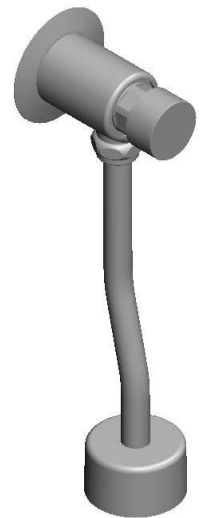

Sanitana

FEATURES OF THE MODEL:

- MATERIAL: BRASS (FINISHING CHROME)
- FEATURES: SELF-CLOSING TECHNOLOGY (PUSH-BUTTON OPENING)
 - TIME FLOW: 6S (MARGIN ERROR 20%)
 - WITH FLOW REGULATOR
 - FLOW RATE: 6L/M
- WARRANTY: 5 YEARS FOR BRASS BODY AND 2 YEARS FOR SELF-CLOSING CARTRIDGE
- WEIGHT: 0.70 KG

PART:

- DESCRIPTION: BUILT-IN TAP FOR URINAL
- SERIES: JANO
- VERSION: TEMPORIZATED
- REF: S50004913450710

SKETCH WITH DIMENSIONS AND CONNECTIONS:

FLOW REGULATOR:

INCLUDED COMPONENTS:

- CHROMED BRASS CONNECTION TUBE