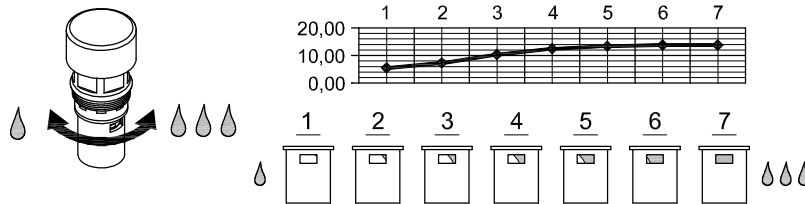

Sanitana

FEATURES OF THE MODEL:

- MATERIAL: BRASS (FINISHING CHROME)
- FEATURES: SELF-CLOSING TECHNOLOGY (PUSH-BUTTON OPENING)
 - TIME FLOW: 6S (MARGIN ERROR 20%)
 - WITH FLOW REGULATOR
 - FLOW RATE: 6L/M
- WARRANTY: 5 YEARS FOR BRASS BODY AND 2 YEARS FOR SELF-CLOSING CARTRIDGE
- WEIGHT: 0.70 KG

PART:

- DESCRIPTION: BUILT-IN TAP FOR URINAL
- SERIES: JANO
- VERSION: TEMPORIZATED
- REF: S50004913450710

SKETCH WITH DIMENSIONS AND CONNECTIONS:

FLOW REGULATOR:

INCLUDED COMPONENTS:

- CHROMED BRASS CONNECTION TUBE