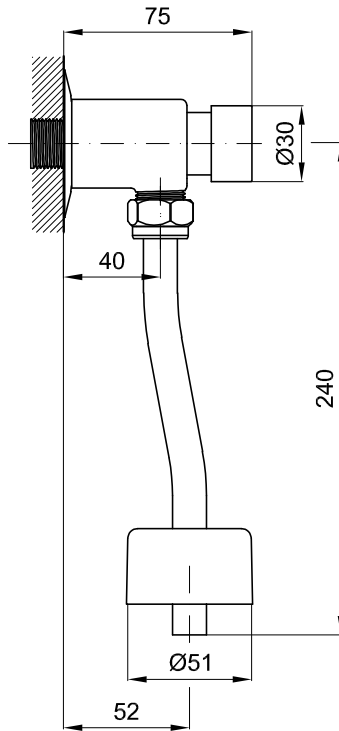

Sanitana

FEATURES OF THE MODEL:

- MATERIAL: BRASS (FINISHING CHROME)
- FEATURES: SELF-CLOSING TECHNOLOGY (PUSH-BUTTON OPENING)
 - TIME FLOW: 6S (MARGIN ERROR 20%)
 - WITH FLOW REGULATOR
 - FLOW RATE: 6L/M
- WARRANTY: 5 YEARS FOR BRASS BODY AND 2 YEARS FOR SELF-CLOSING CARTRIDGE
- WEIGHT: 0.70 KG

PART:

- DESCRIPTION: BUILT-IN TAP FOR URINAL
- SERIES: JANO
- VERSION: TEMPORIZATED
- REF: S50004913450710

SKETCH WITH DIMENSIONS AND CONNECTIONS:

FLOW REGULATOR:

INCLUDED COMPONENTS:

- CHROMED BRASS CONNECTION TUBE